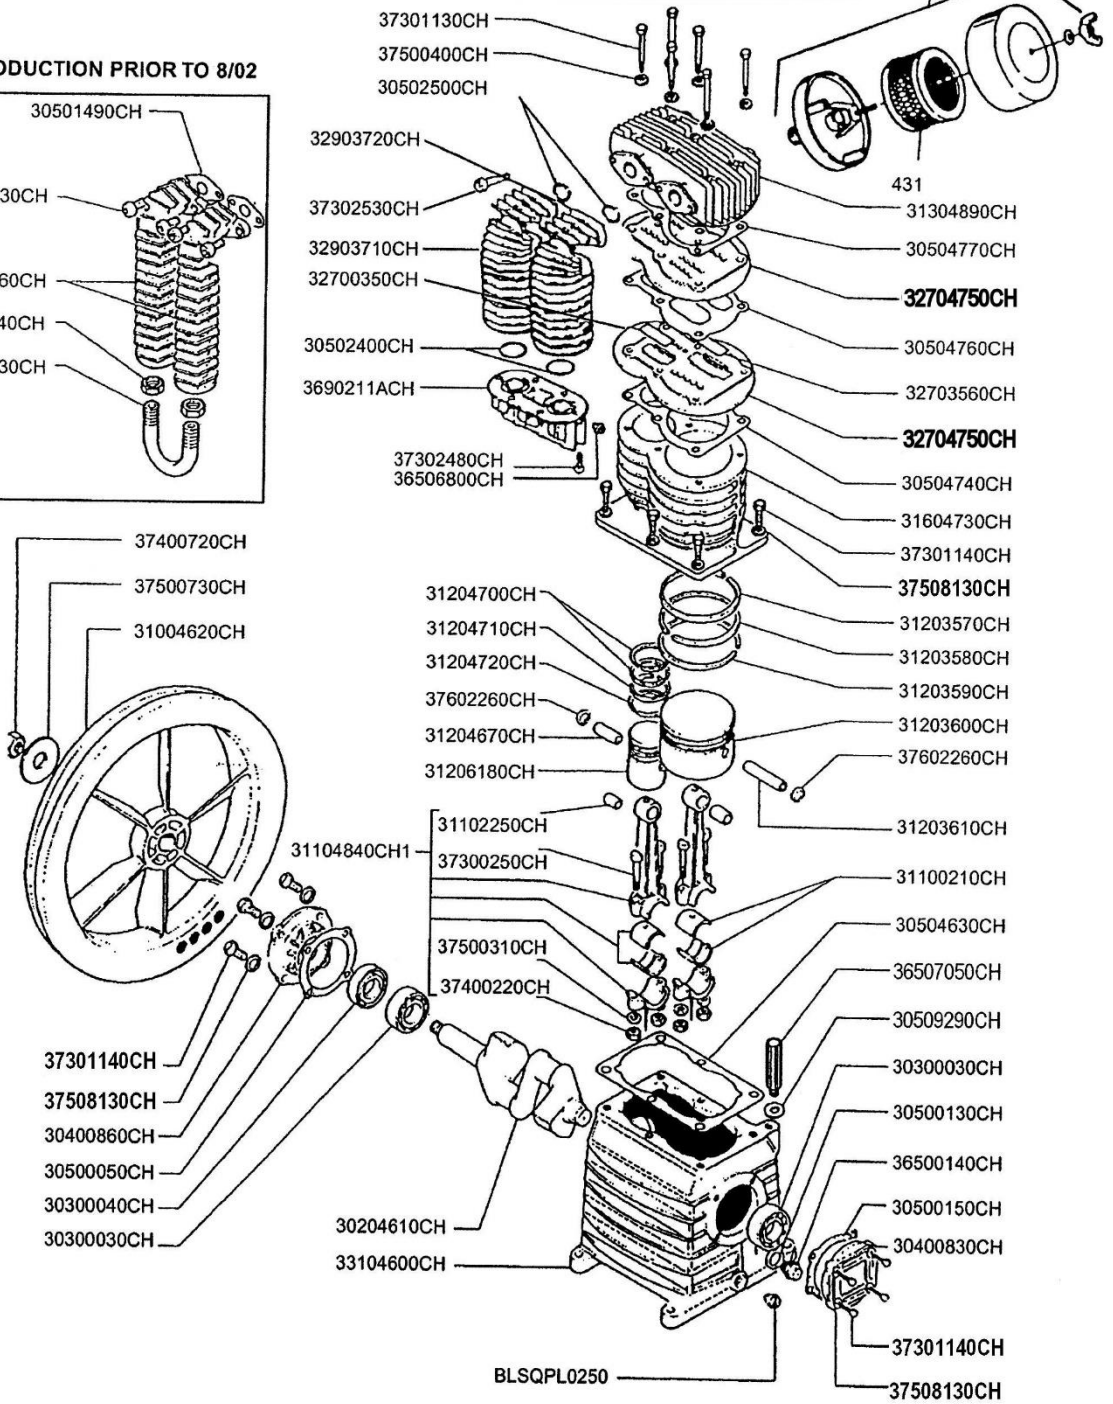

ROLAIR[®]

SCHMATIC FOR
PMP22K24

PRODUCTION PRIOR TO 8/02

PARTS LIST FOR PMP22K24

Description	Part #	Qty.	Description	Part #	Qty
Crankshaft	30204610CH	1	Sight Gauge	36500140CH	1
Bearing	30300030CH	2	3/8" Breather/Oil Fill Plug (Includes 30509290CH)	36507050CH	1
Oil Seal	30300040CH	1			
Bearing Carrier	30400830CH	1	Plug	36506800CH	1
Bearing Carrier	30400860CH	1	Connector	3690211ACH	1
Gasket	30500050CH	1	Bolt	37300250CH	4
Gasket	30500130CH	1	Bolt	37301130CH	6
Gasket	30500150CH	1	Bolt	37301140CH	14
O-Ring	30502400CH	2	Bolt	37302480CH	6
O-Ring	30502500CH	2	Bolt	37302530CH	4
Gasket	30504630CH	1	Nut	37400220CH	4
Gasket	30504740CH	1	Nut	37400720CH	1
Gasket	30504760CH	1	Washer	37500310CH	4
Gasket	30504770CH	1	Washer	37508130CH	14
O-Ring	30509290CH	1	Washer	37500400CH	6
Flywheel	31004620CH	1	Washer	37500730CH	1
Bearing Shell	31100210CH	2	Snap Ring	37602260CH	4
Bushing*	31102250CH	2	Filter Element for FS14050	431	1
Connecting Rod Assembly	31104840CH1	2	Filter Element for FS10052	433	1
Ring - LP	31203570CH	1	Plug	BLSQPL0250	1
Ring - LP	31203580CH	1	Intake Filter Assembly (before 10/18)	FS14050	1
Ring - LP	31203590CH	1			
Piston - LP	31203600CH	1	Intake Filter Assembly (after 10/18)	FS10052	1
Piston Pin - LP	31203610CH	1			
Piston Pin - HP	31204670CH	1	Ring Set	K24RINGS	1
Ring - HP	31204700CH	2	Gasket Set	K24GASKETS	1
Ring - HP	31204710CH	1	Valve Plate Assembly (Reed Valves, Valve Plates & Upper 3 Gaskets)	2400VK24	1
Ring - HP	31204720CH	1			
Piston - HP	31206180CH	1	Valve Kit (Reed Valves & Upper 3 Gaskets)	VKK24	1
Head	31304890CH	1			
Cylinder	31604730CH	1	INTERCOOLER/AFTERCOOLER PARTS PRIOR TO AUGUST 2002		
Valve - HP	32700350CH	2	Gasket	30501490CH	2
Valve - LP	32703560CH	2			
Valve Plate	32704750CH	2	Intercooler	32901460CH	2
Left Intercooler	32903710CH	1	Connector	36904930CH	1
Right Intercooler	32903720CH	1	Bolt	37302530CH	4
Crankcase	33104600CH	1	Nut	37404940CH	2

*Bushing is not machined to fit piston pin if ordered separate from connecting rod.