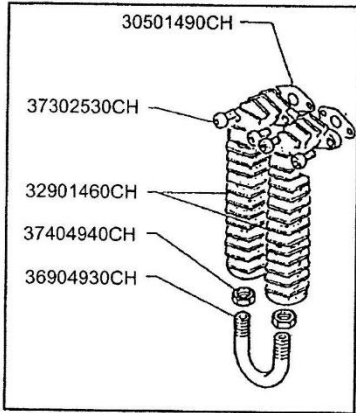

ROLAIR[®]

SCHMATIC FOR
PMP22K24

PRODUCTION PRIOR TO 8/02

PARTS LIST FOR PMP22K24

Description	Part #	Qty.	Description	Part #	Qty
Crankshaft	30204610CH	1	Sight Gauge	36500140CH	1
Bearing	30300030CH	2	3/8" Breather/Oil Fill Plug (Includes 30509290CH)	36507050CH	1
Oil Seal	30300040CH	1			
Bearing Carrier	30400830CH	1	Plug	36506800CH	1
Bearing Carrier	30400860CH	1	Connector	3690211ACH	1
Gasket	30500050CH	1	Bolt	37300250CH	4
Gasket	30500130CH	1	Bolt	37301130CH	6
Gasket	30500150CH	1	Bolt	37301140CH	14
O-Ring	30502400CH	2	Bolt	37302480CH	6
O-Ring	30502500CH	2	Bolt	37302530CH	4
Gasket	30504630CH	1	Nut	37400220CH	4
Gasket	30504740CH	1	Nut	37400720CH	1
Gasket	30504760CH	1	Washer	37500310CH	4
Gasket	30504770CH	1	Washer	37508130CH	14
O-Ring	30509290CH	1	Washer	37500400CH	6
Flywheel	31004620CH	1	Washer	37500730CH	1
Bearing Shell	31100210CH	2	Snap Ring	37602260CH	4
Bushing*	31102250CH	2	Filter Element for FS14050	431	1
Connecting Rod Assembly	31104840CH1	2	Filter Element for FS10052	433	1
Ring - LP	31203570CH	1	Plug	BLSQPL0250	1
Ring - LP	31203580CH	1	Intake Filter Assembly (before 10/18)	FS14050	1
Ring - LP	31203590CH	1			
Piston - LP	31203600CH	1	Intake Filter Assembly (after 10/18)	FS10052	1
Piston Pin - LP	31203610CH	1			
Piston Pin - HP	31204670CH	1	Ring Set	K24RINGS	1
Ring - HP	31204700CH	2	Gasket Set	K24GASKETS	1
Ring - HP	31204710CH	1	Valve Plate Assembly (Reed Valves, Valve Plates & Upper 3 Gaskets)	2400VK24	1
Ring - HP	31204720CH	1			
Piston - HP	31206180CH	1	Valve Kit (Reed Valves & Upper 3 Gaskets)	VKK24	1
Head	31304890CH	1			
Cylinder	31604730CH	1	INTERCOOLER/AFTERCOOLER PARTS PRIOR TO AUGUST 2002		
Valve - HP	32700350CH	2	Gasket	30501490CH	2
Valve - LP	32703560CH	2			
Valve Plate	32704750CH	2	Intercooler	32901460CH	2
Left Intercooler	32903710CH	1	Connector	36904930CH	1
Right Intercooler	32903720CH	1	Bolt	37302530CH	4
Crankcase	33104600CH	1	Nut	37404940CH	2

*Bushing is not machined to fit piston pin if ordered separate from connecting rod.