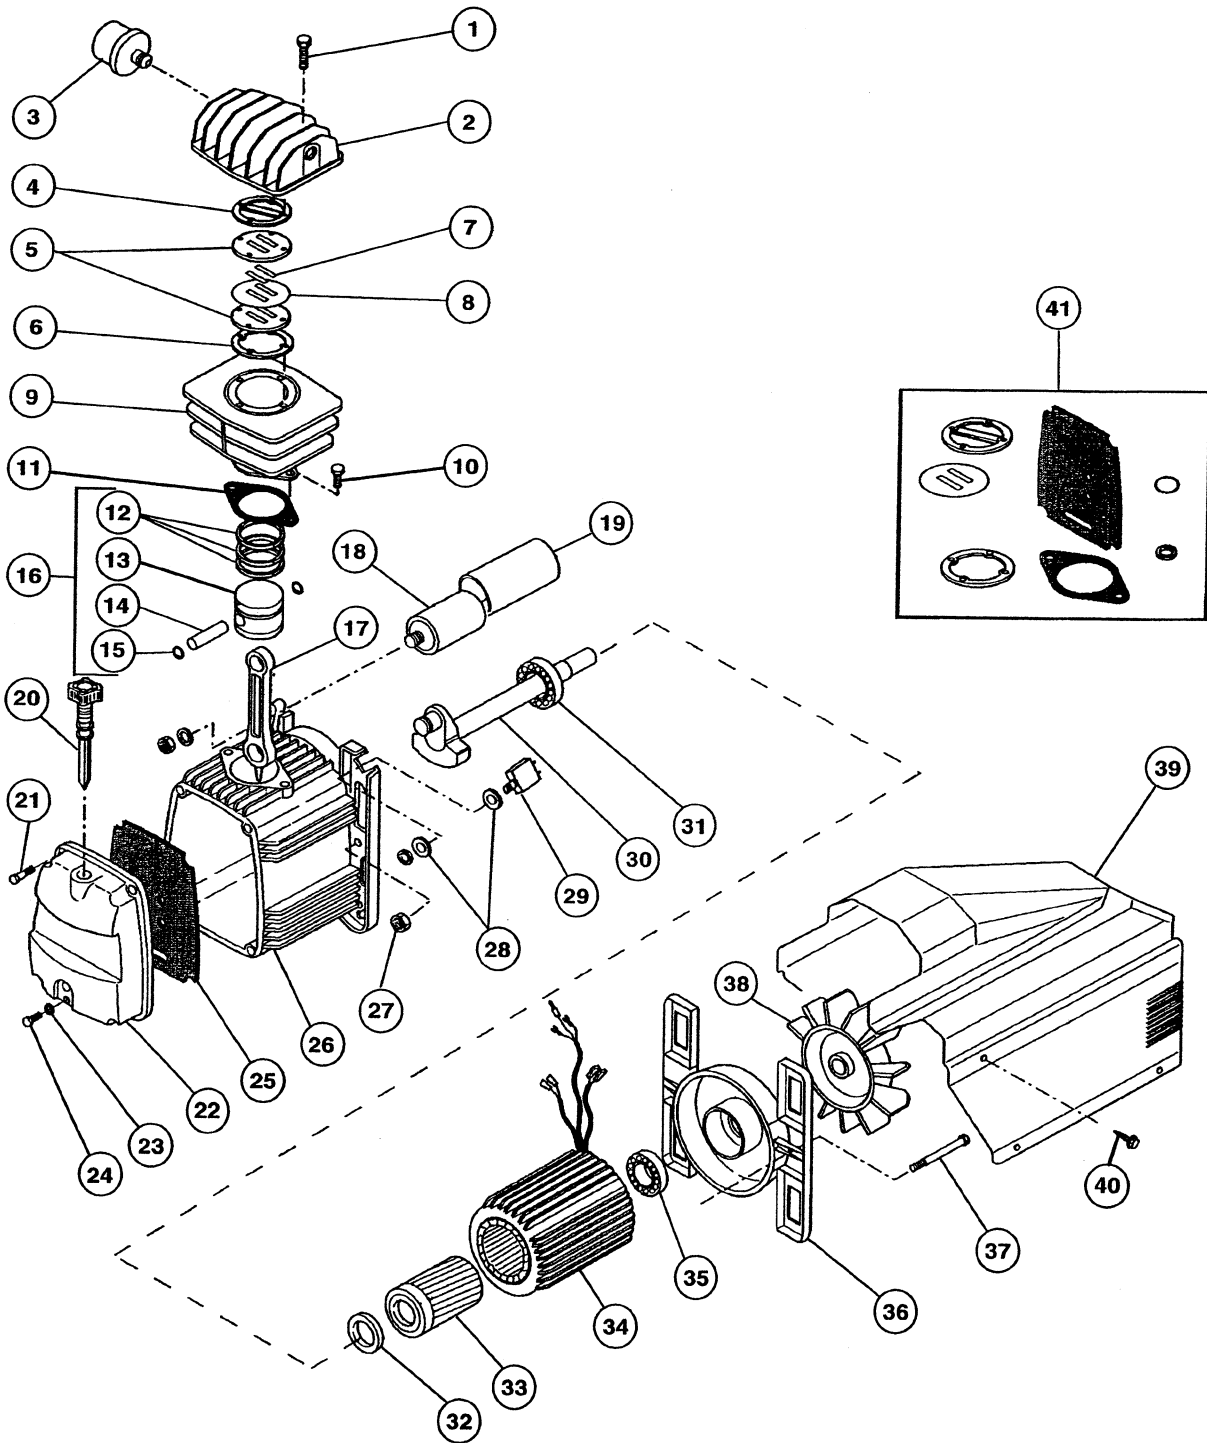

ROLAIR

SCHEMATIC FOR PMP11MK246FC

ROLAIR SYSTEMS
606 S. Lake Street, P.O. Box 346
Hustisford Wisconsin 53034-0346
Phone: 920-349-3281
Sales Fax: 920.349.3691
Service Fax: 920.349.8861
www.rolair.com

PARTS LIST FOR PMP11MK246FC

Schematic #	Description	Part #	Qty.
1	Bolt	FC014002021	4
2	Head	FC116022002	1
3	Intake Filter Assy. (Mdl's FC2002, FC2002HBP6)	FC317007000	1
	(Mdl's D2002HPV5, D2002HSSV5)	317013000F	1
4	Gasket	FC116022007	1
5	Valve Plate	FC116022013	2
6	Gasket	FC116022014	1
7	Valve	FC116022038	2
8	Gasket	FC116022012	1
9	Cylinder	FC116093009	1
10	Bolt	FC014011064	2
11	Gasket	FC116091016	1
12	Ring Set	FC216022002	1
13	Piston	FC116022004	1
14	Piston Pin	FC116022040	1
15	Snap Ring	FC015001000	2
16	Piston Assembly	FC416022004	1
17	Connecting Rod	FC116091021	1
18	Capacitor	FC009200075	1
19	Capacitor Cover	FC116034013	1
20	Dipstick	FC312043000	1
21	Screw	FC014013021	4
22	Crankcase Cover	FC116091002	1
23	O-Ring	FC010072000	1
24	Drain Plug	FC014013024	1
25	Diaphragm	FC116091011	1
26	Motor Housing	FC116091001	1
27	Nut	FC014003002	2
28	Washer	FC014005009	2
29	Manual Reset Button	FC008331000	1
30	Crankshaft	FC116022011	1
31	Bearing	FC033027000	1
32	Seal	FC010029000	1
33	Rotor	FC116092003	1
34	Stator	FC416QC4652	1
35	Bearing	FC033005000	1
36	End Bell	FC116011002	1
37	Bolt	FC116011038	2
38	Fan	FC116001003	1
39	Shroud	FC116QC0001	1
40	Screw	FC014006121	2
41	Gasket Set	FC216093003	1