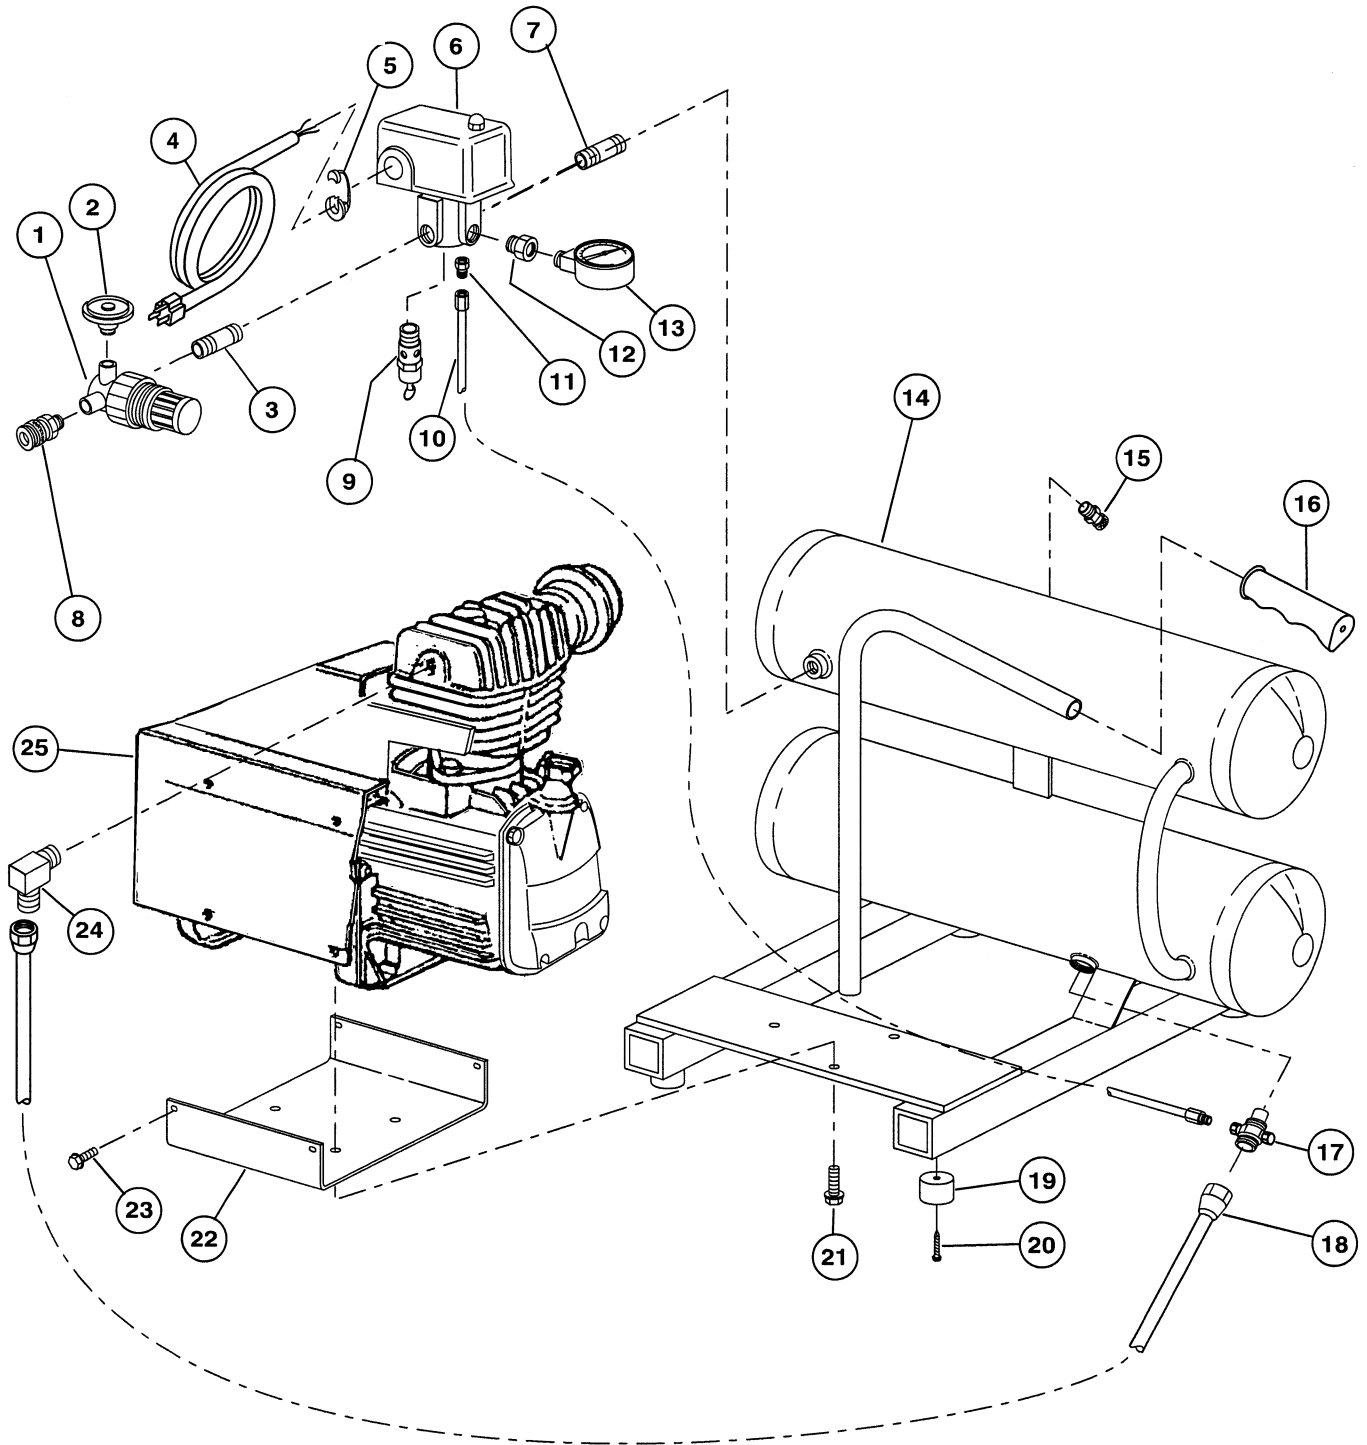

ROLAIR

SCHEMATIC FOR MODEL D2002HSSV5

ROLAIR SYSTEMS

606 S. Lake Street, P.O. Box 346
Hustisford Wisconsin 53034-0346
Phone: 920-349-3281
Sales Fax: 920.349.3691
Service Fax: 920.349.8861
www.rolair.com

PARTS LIST FOR D2002HSSV5

Schematic #	Description	Part #	Qty.
1	Regulator	REG0250M	1
2	Gauge – Line	GA0125200	1
3	Nipple	BLNP0250X2000	1
4	Cord w/Plug	176	1
5	Box Connector	160	2
6	Pressure Switch	PS2525	1
7	Nipple	BLNP0250X2500	1
8	Quick Disconnect	308	1
9	Safety Valve	SRV0250N165	1
10	¼" Nylon Tubing – 18"	178D	1.5'
	Brass Nut	BRNT0250	2
	Brass Ring	BRRG0250	2
	Brass Sleeve	BRSL0250	2
11	Pressure Switch Relief Valve	PS2020RV	1
12	Brass Adapter	BRAD0250X0250	1
13	Gauge – Tank	GA0250200	1
14	Tank Assembly	TNKASYSSV5	1
15	Drain Valve	132B	2
16	Handle Grip	328	1
17	Check Valve	CV4X4TWB	1
18	Discharge Tube	D2002HSSV5-DISCH TB	1
19	Rubber Foot	219B	4
20	Screw	MIS10093C	4
21	Bolt	MIS10094	3
22	Mounting Plate	SDL1060-SSV5	1
23	Screw	MIS10036	4
24	Brass Elbow	BREL0500X037539	1
25	2 HP Pump/Motor	PMP11MK246FC	1