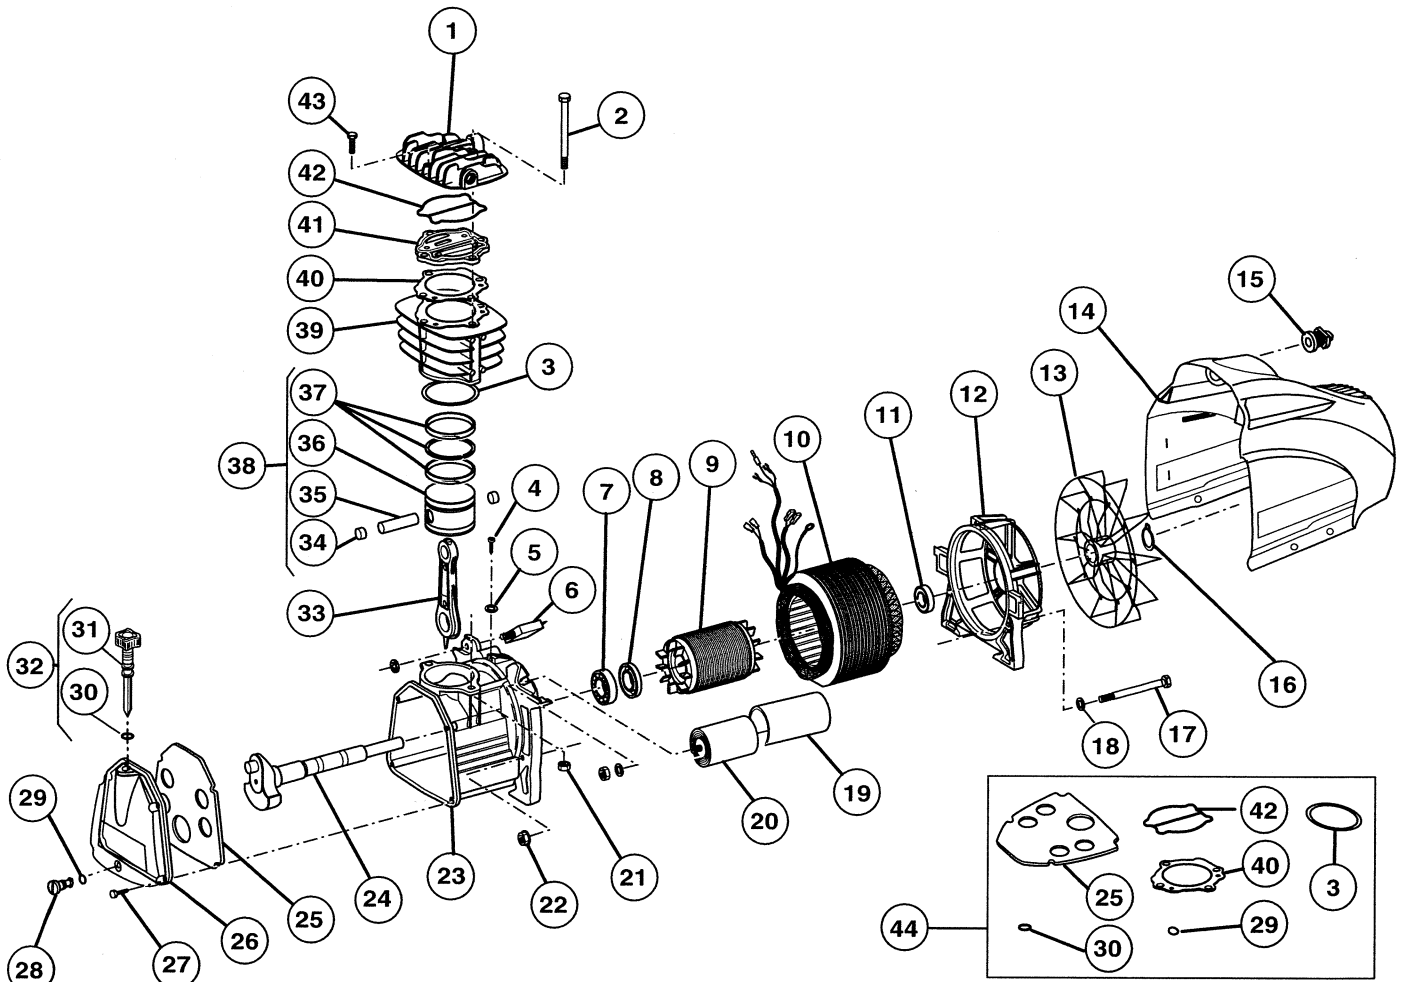

ROLAIR

SCHMATIC FOR
PMP11SF2500FC

ROLAIR SYSTEMS

606 S. Lake Street, P.O. Box 346
Hustisford Wisconsin 53034-0346
Phone: 920-349-3281
Sales Fax: 920.349.3691
Service Fax: 920.349.8861
www.rolair.com

PARTS LIST FOR PMP11SF2500FC

Schematic #	Description	Part #	Qty.
1	Head	FC116120015	1
2	Bolt	FC014001071	2
3	O-Ring	FC010133001	1
4	Screw	FC014013001	1
5	Lock Washer	FC014008006	1
6	Manual Reset Button	FC008331000	1
7	Bearing	FC033082000	1
8	Seal	FC010132000	1
9	Rotor	FC134135000	1
10	Stator	FC316122652	1
11	Bearing	FC033005000	1
12	End Bell	FC116120007	1
13	Fan	FC116120008	1
14	Shroud	FC280801021	1
15	Filter Element	FC317064000	1
16	C-Clip	FC015083000	1
17	Bolt	FC014002124	3
18	Lock Washer	FC014008004	3
19	Capacitor Cover	FC116034013	1
20	Capacitor	FC009200075	1
21	Nut	FC014003001	2
22	Nut	FC161190010	3
23	Crankcase	FC116120006	1
24	Crankshaft	FC116120023	1
25	Diaphragm	FC116120030	1
26	Crankcase Cover	FC016120003	1
27	Screw	FC014006024	4
28	Drain Plug	FC014013024	1
29	O-Ring	FC010072000	1
30	O-Ring	FC010024000	1
31	Dipstick	FC012043000	1
32	Dipstick with O-Ring	FC312043000	1
33	Connecting Rod	FC116091021	1
34	Snap Ring	FC015001000	2
35	Piston Pin	FC116022040	1
36	Piston	FC116022004	1
37	Ring Set	FC216022003	1
38	Piston Assembly	FC416022004	1
39	Cylinder	FC116HT0101	1
40	Gasket	FC116HT0003	1
41	Valve Plate	FC116120200	1
42	Gasket	FC116120014	1
43	Bolt	FC014013031	2
44	Gasket Set	FC216120004	1
	1.5 HP Pump/Motor	PMP11SF2500FC	1